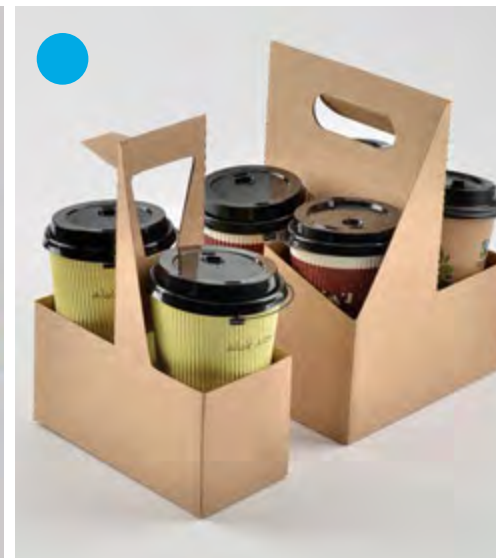

CUP CARRIER

Description	Model	Dimensions (cm)			Package		
		L	W	H	Pcs/bag	Bags/ctn	Pcs/ctn
Cup carrier	2cup	10.0	8.8	3.7	50	4	200
	4cup	20.0	17.5	3.7	50	2	100
Handle Cup carrier	2cup	20.3	10.0	28.0	50	4	200
	4cup	18.0	18.0	25.5	50	2	100
Cup carrier with hole(s)	1cup	38.6	14.4		100	10	1000
	2cup	38.6	24.0		100	10	1000
	3cup	38.6	38.4		100	10	1000